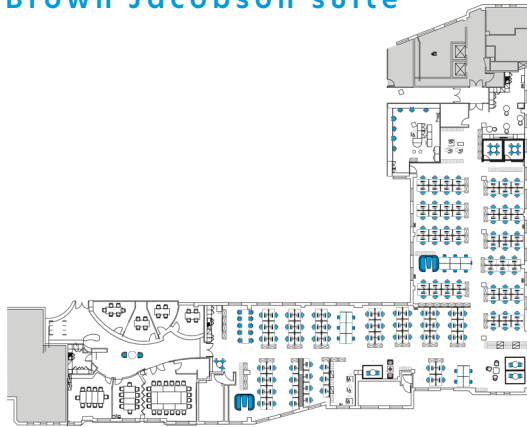

VICTORIA SQUARE HOUSE

GROUND FLOOR 14,421 SQ FT

Brown Jacobson suite

SECOND FLOOR UP TO 27,838 SQ FT